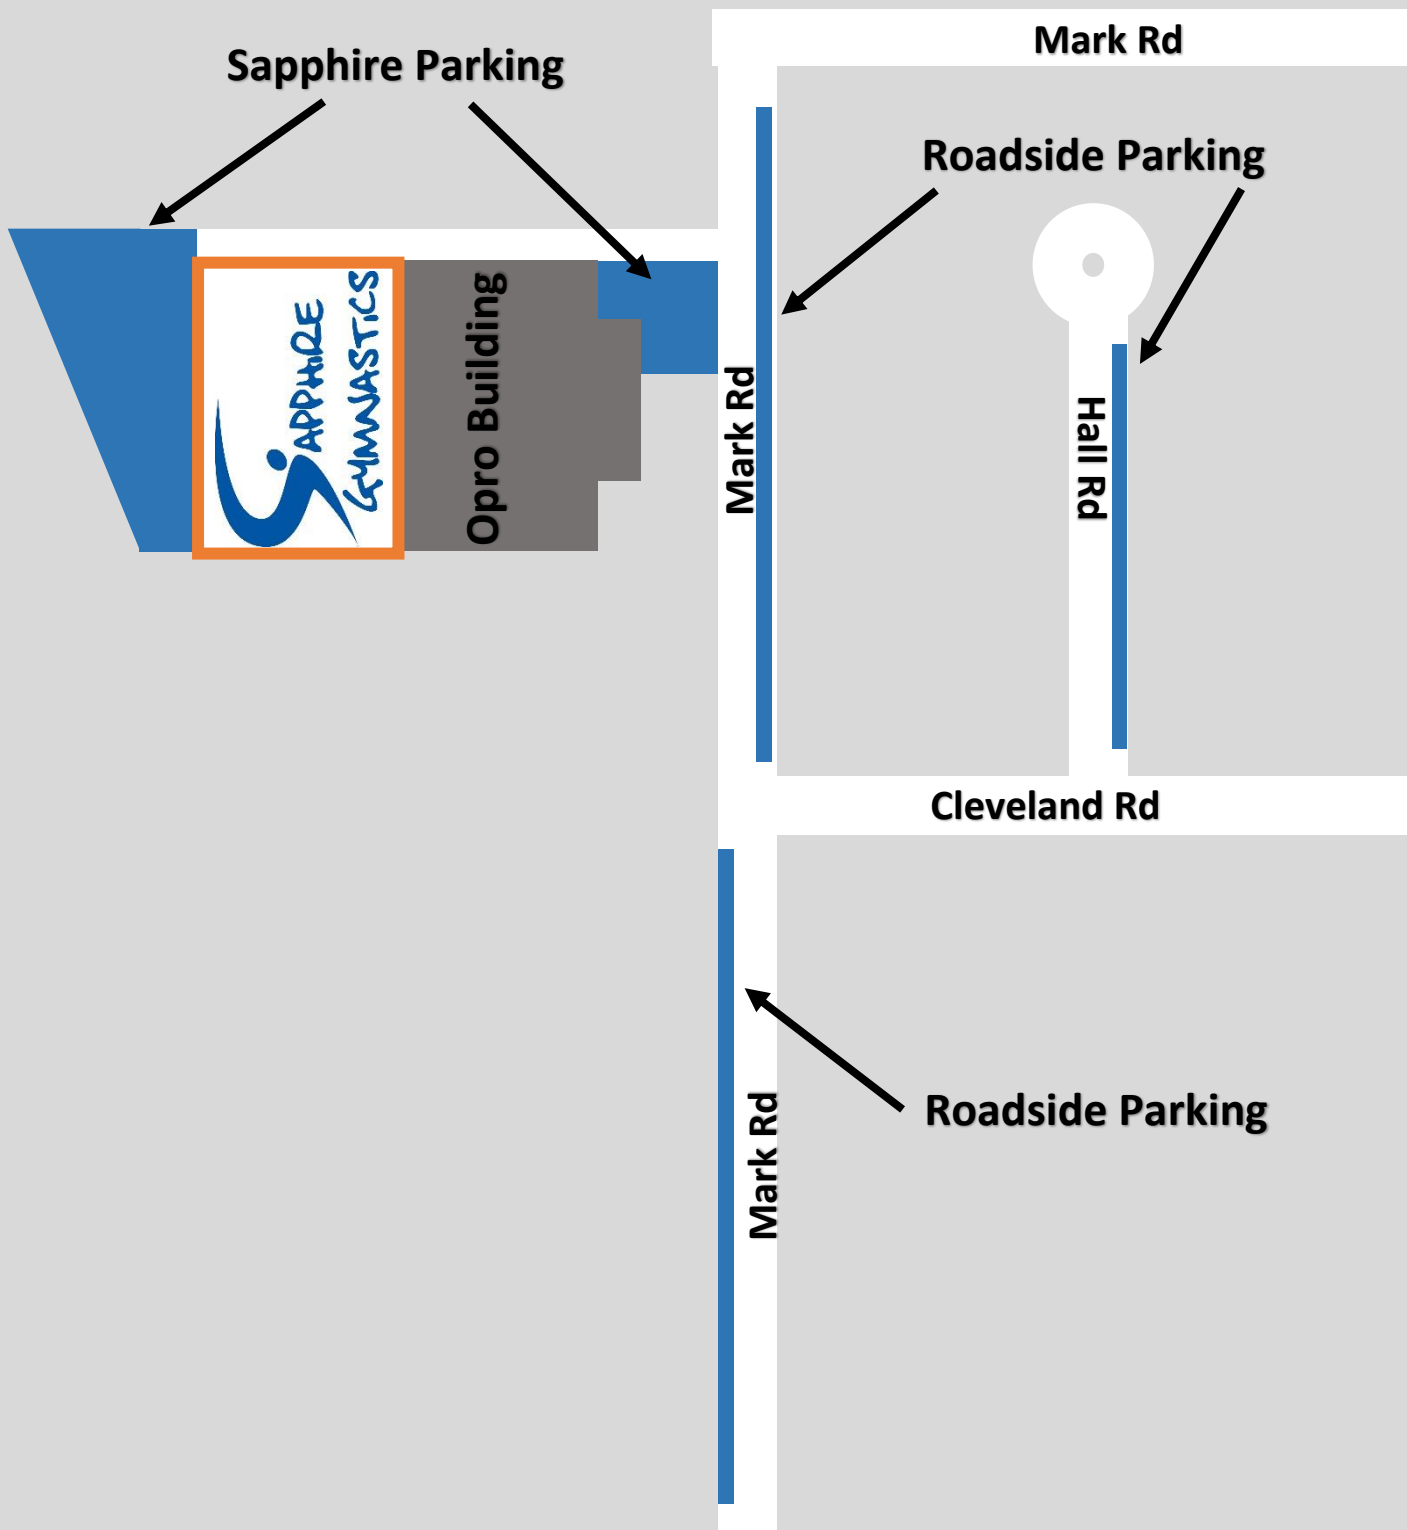

Mark Road Parking

Pay & Display Carpark
(approx 6 mins walk and 30p for 2 hours)